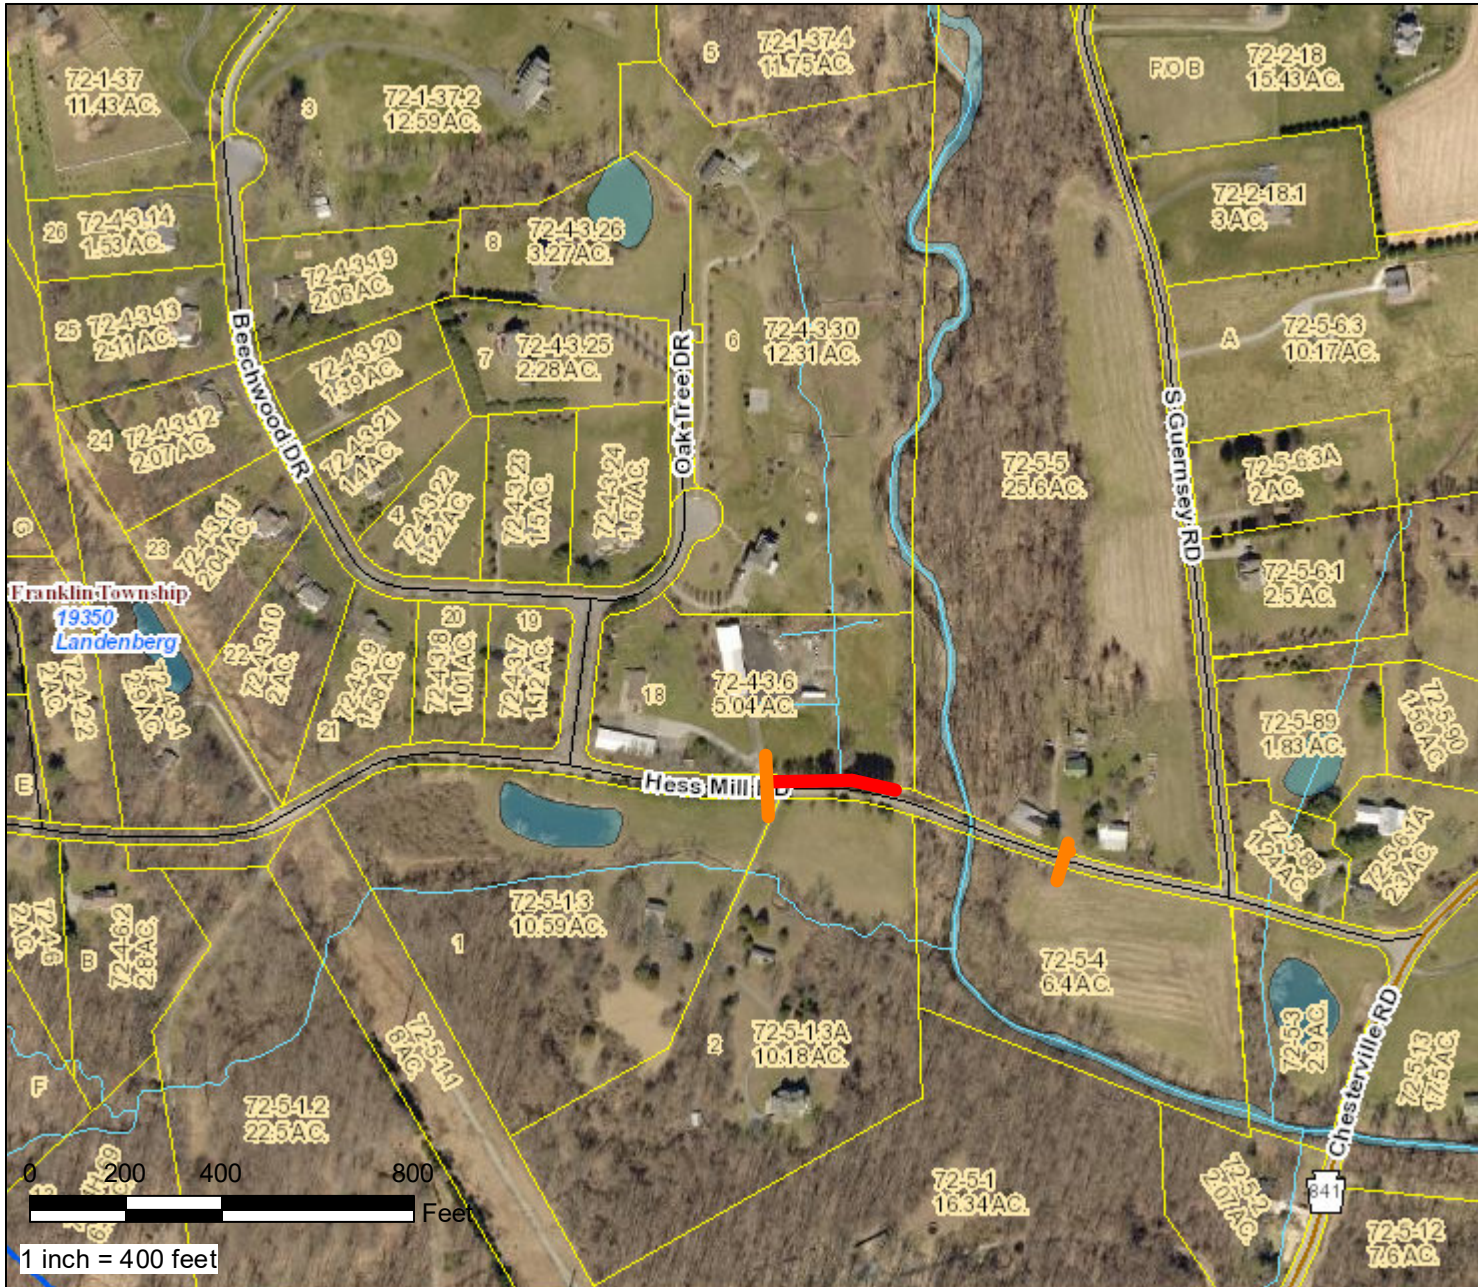

Map

COUNTY OF CHESTER
PENNSYLVANIA

-  Guardrail Enhancements to Occur June 7, 2021 Weather Permitting from 8:00 AM to APPROXIMATELY 11:30 AM.
-  Road Closed to Thru Traffic

Map Created:
Tuesday, June 1, 2021