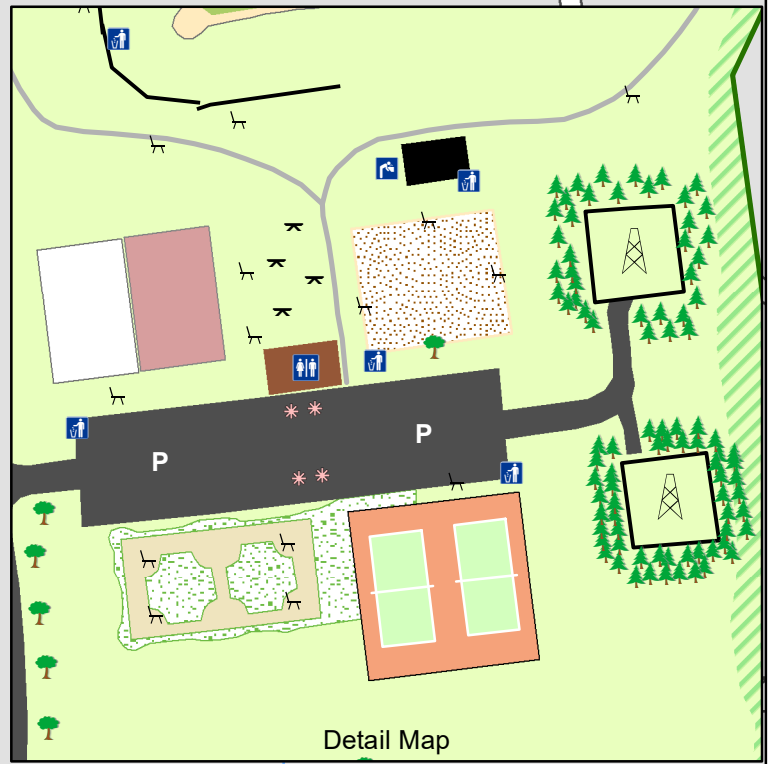

# Elwood L. Crossan - Franklin Township Park

Park Amenities			
	Bench		Garden
	Bridge		Park Boundary
	Colonial Pipeline		Pavilion
	Gazebo		Sitting Area
	Picnic Table		Pickleball Court
	Trash Receptacle		Tennis Court
	Water Fountain		Basketball Court
	Fence		Restroom/Facilities
	Trail - Unpaved		All Purpose Fields
	Trail - Paved		Playground
	Streams		Baseball Field
			Woodlands