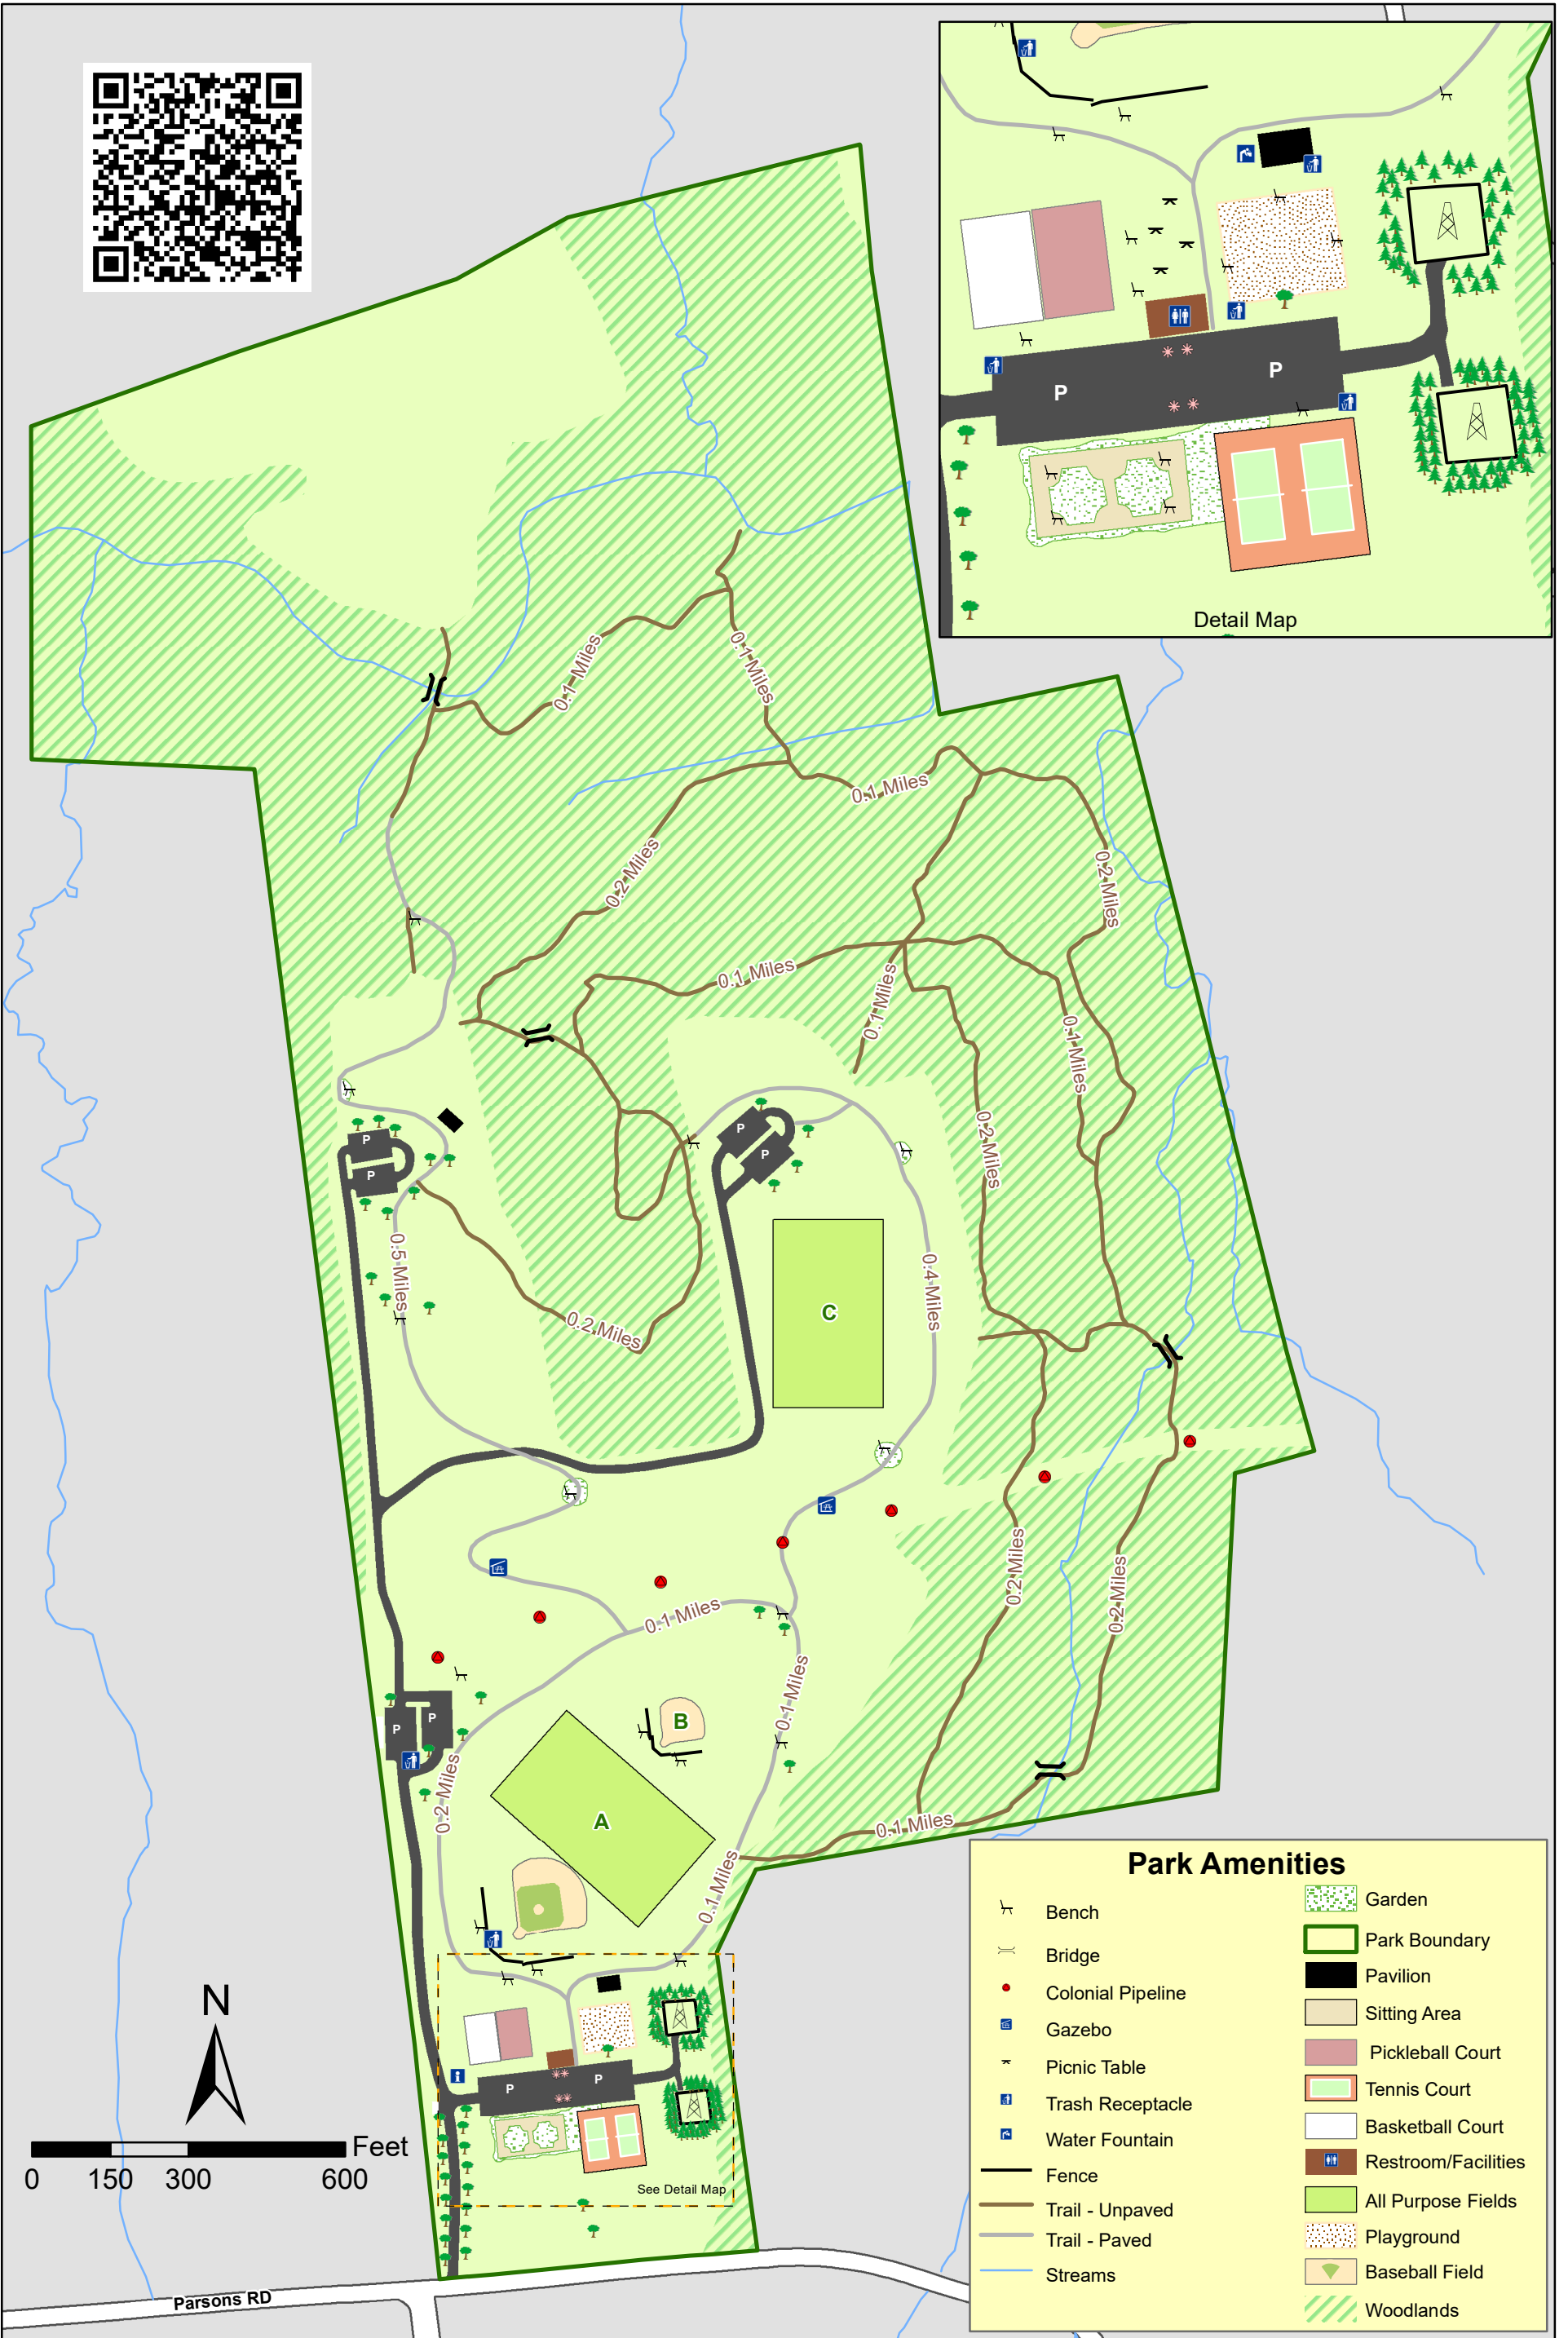

# Elwood L. Crossan - Franklin Township Park

Park Amenities			
	Bench		Garden
	Bridge		Park Boundary
	Colonial Pipeline		Pavilion
	Gazebo		Sitting Area
	Picnic Table		Pickleball Court
	Trash Receptacle		Tennis Court
	Water Fountain		Basketball Court
	Fence		Restroom/Facilities
	Trail - Unpaved		All Purpose Fields
	Trail - Paved		Playground
	Streams		Baseball Field
			Woodlands