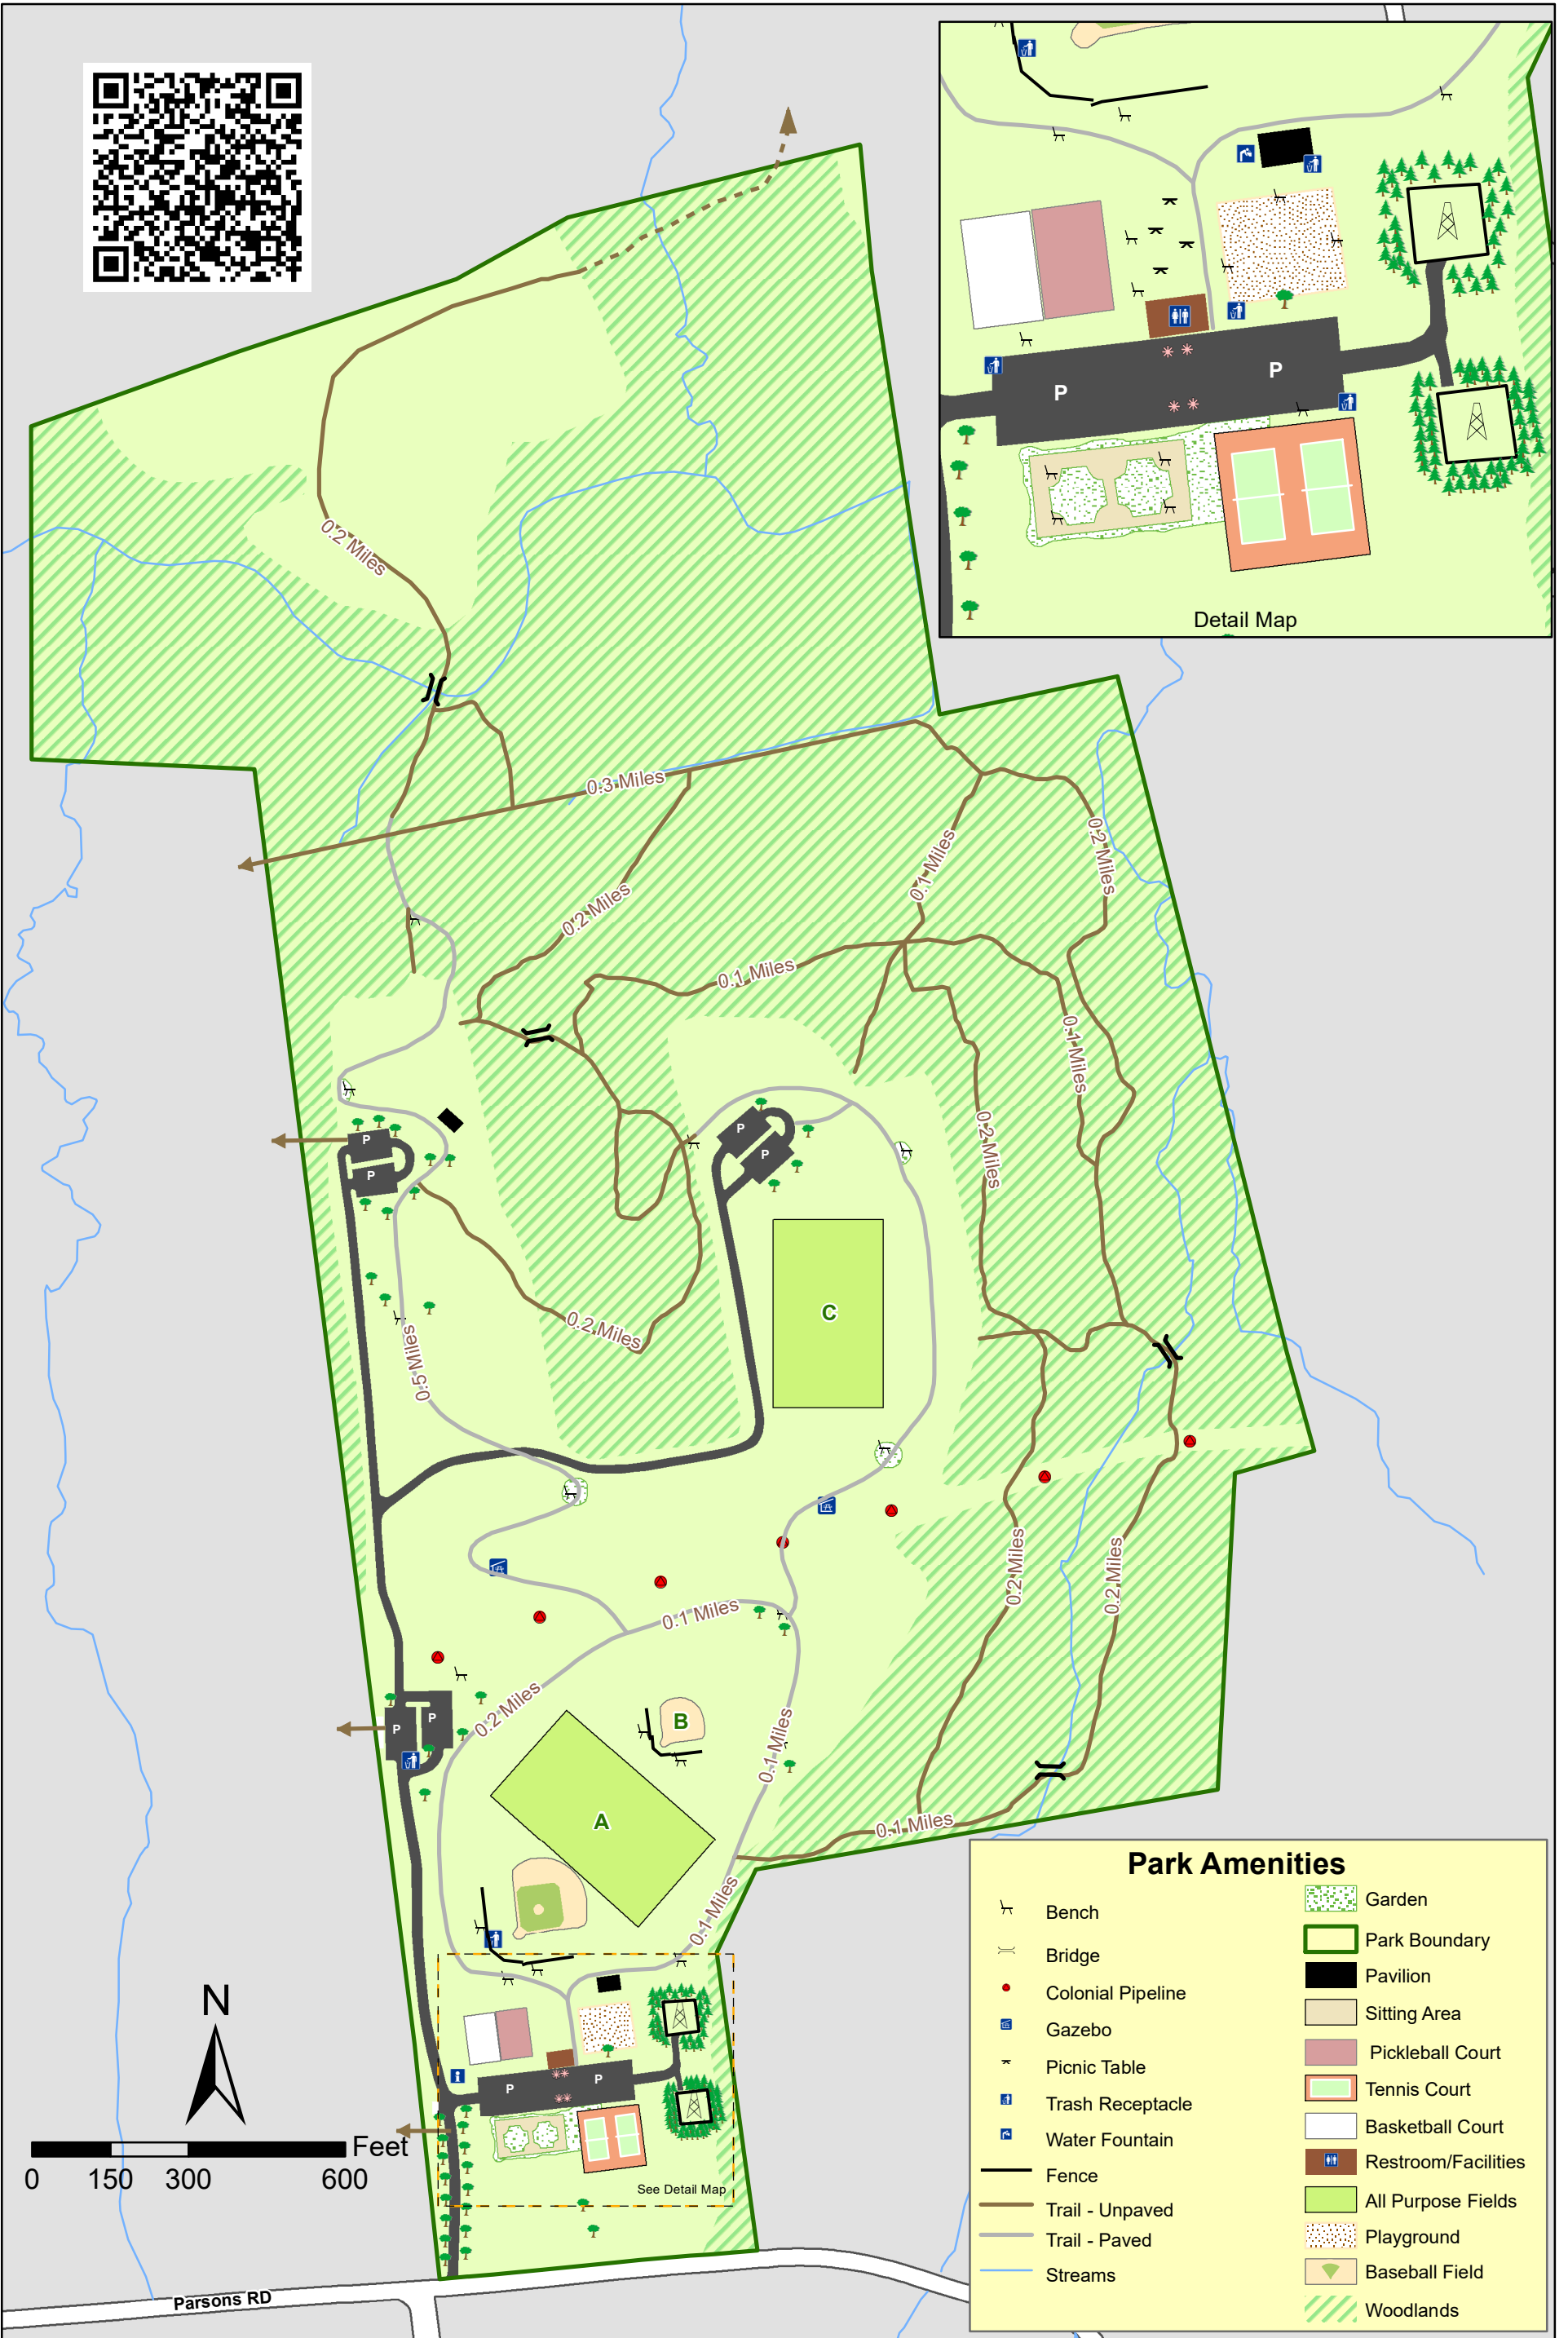

Elwood L. Crossan - Franklin Township Park

Park Amenities			
	Bench		Garden
	Bridge		Park Boundary
	Colonial Pipeline		Pavilion
	Gazebo		Sitting Area
	Picnic Table		Pickleball Court
	Trash Receptacle		Tennis Court
	Water Fountain		Basketball Court
	Fence		Restroom/Facilities
	Trail - Unpaved		All Purpose Fields
	Trail - Paved		Playground
	Streams		Baseball Field
			Woodlands

Parsons RD