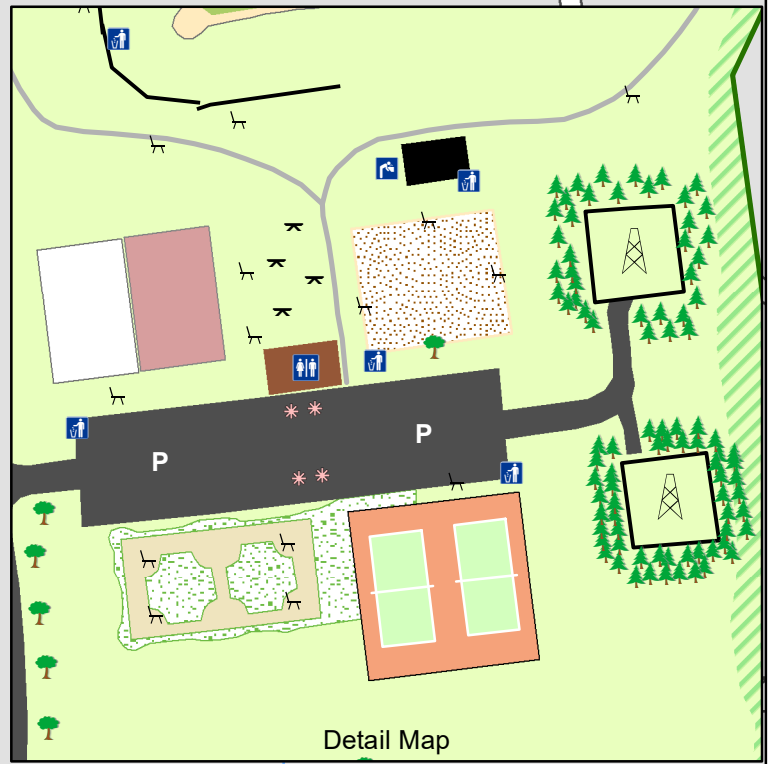

Elwood L. Crossan - Franklin Township Park

Park Amenities			
	Bench		Garden
	Bridge		Park Boundary
	Colonial Pipeline		Pavilion
	Gazebo		Sitting Area
	Picnic Table		Pickleball Court
	Trash Receptacle		Tennis Court
	Water Fountain		Basketball Court
	Fence		Restroom/Facilities
	Trail - Unpaved		All Purpose Fields
	Trail - Paved		Playground
	Streams		Baseball Field
			Woodlands

Parsons RD