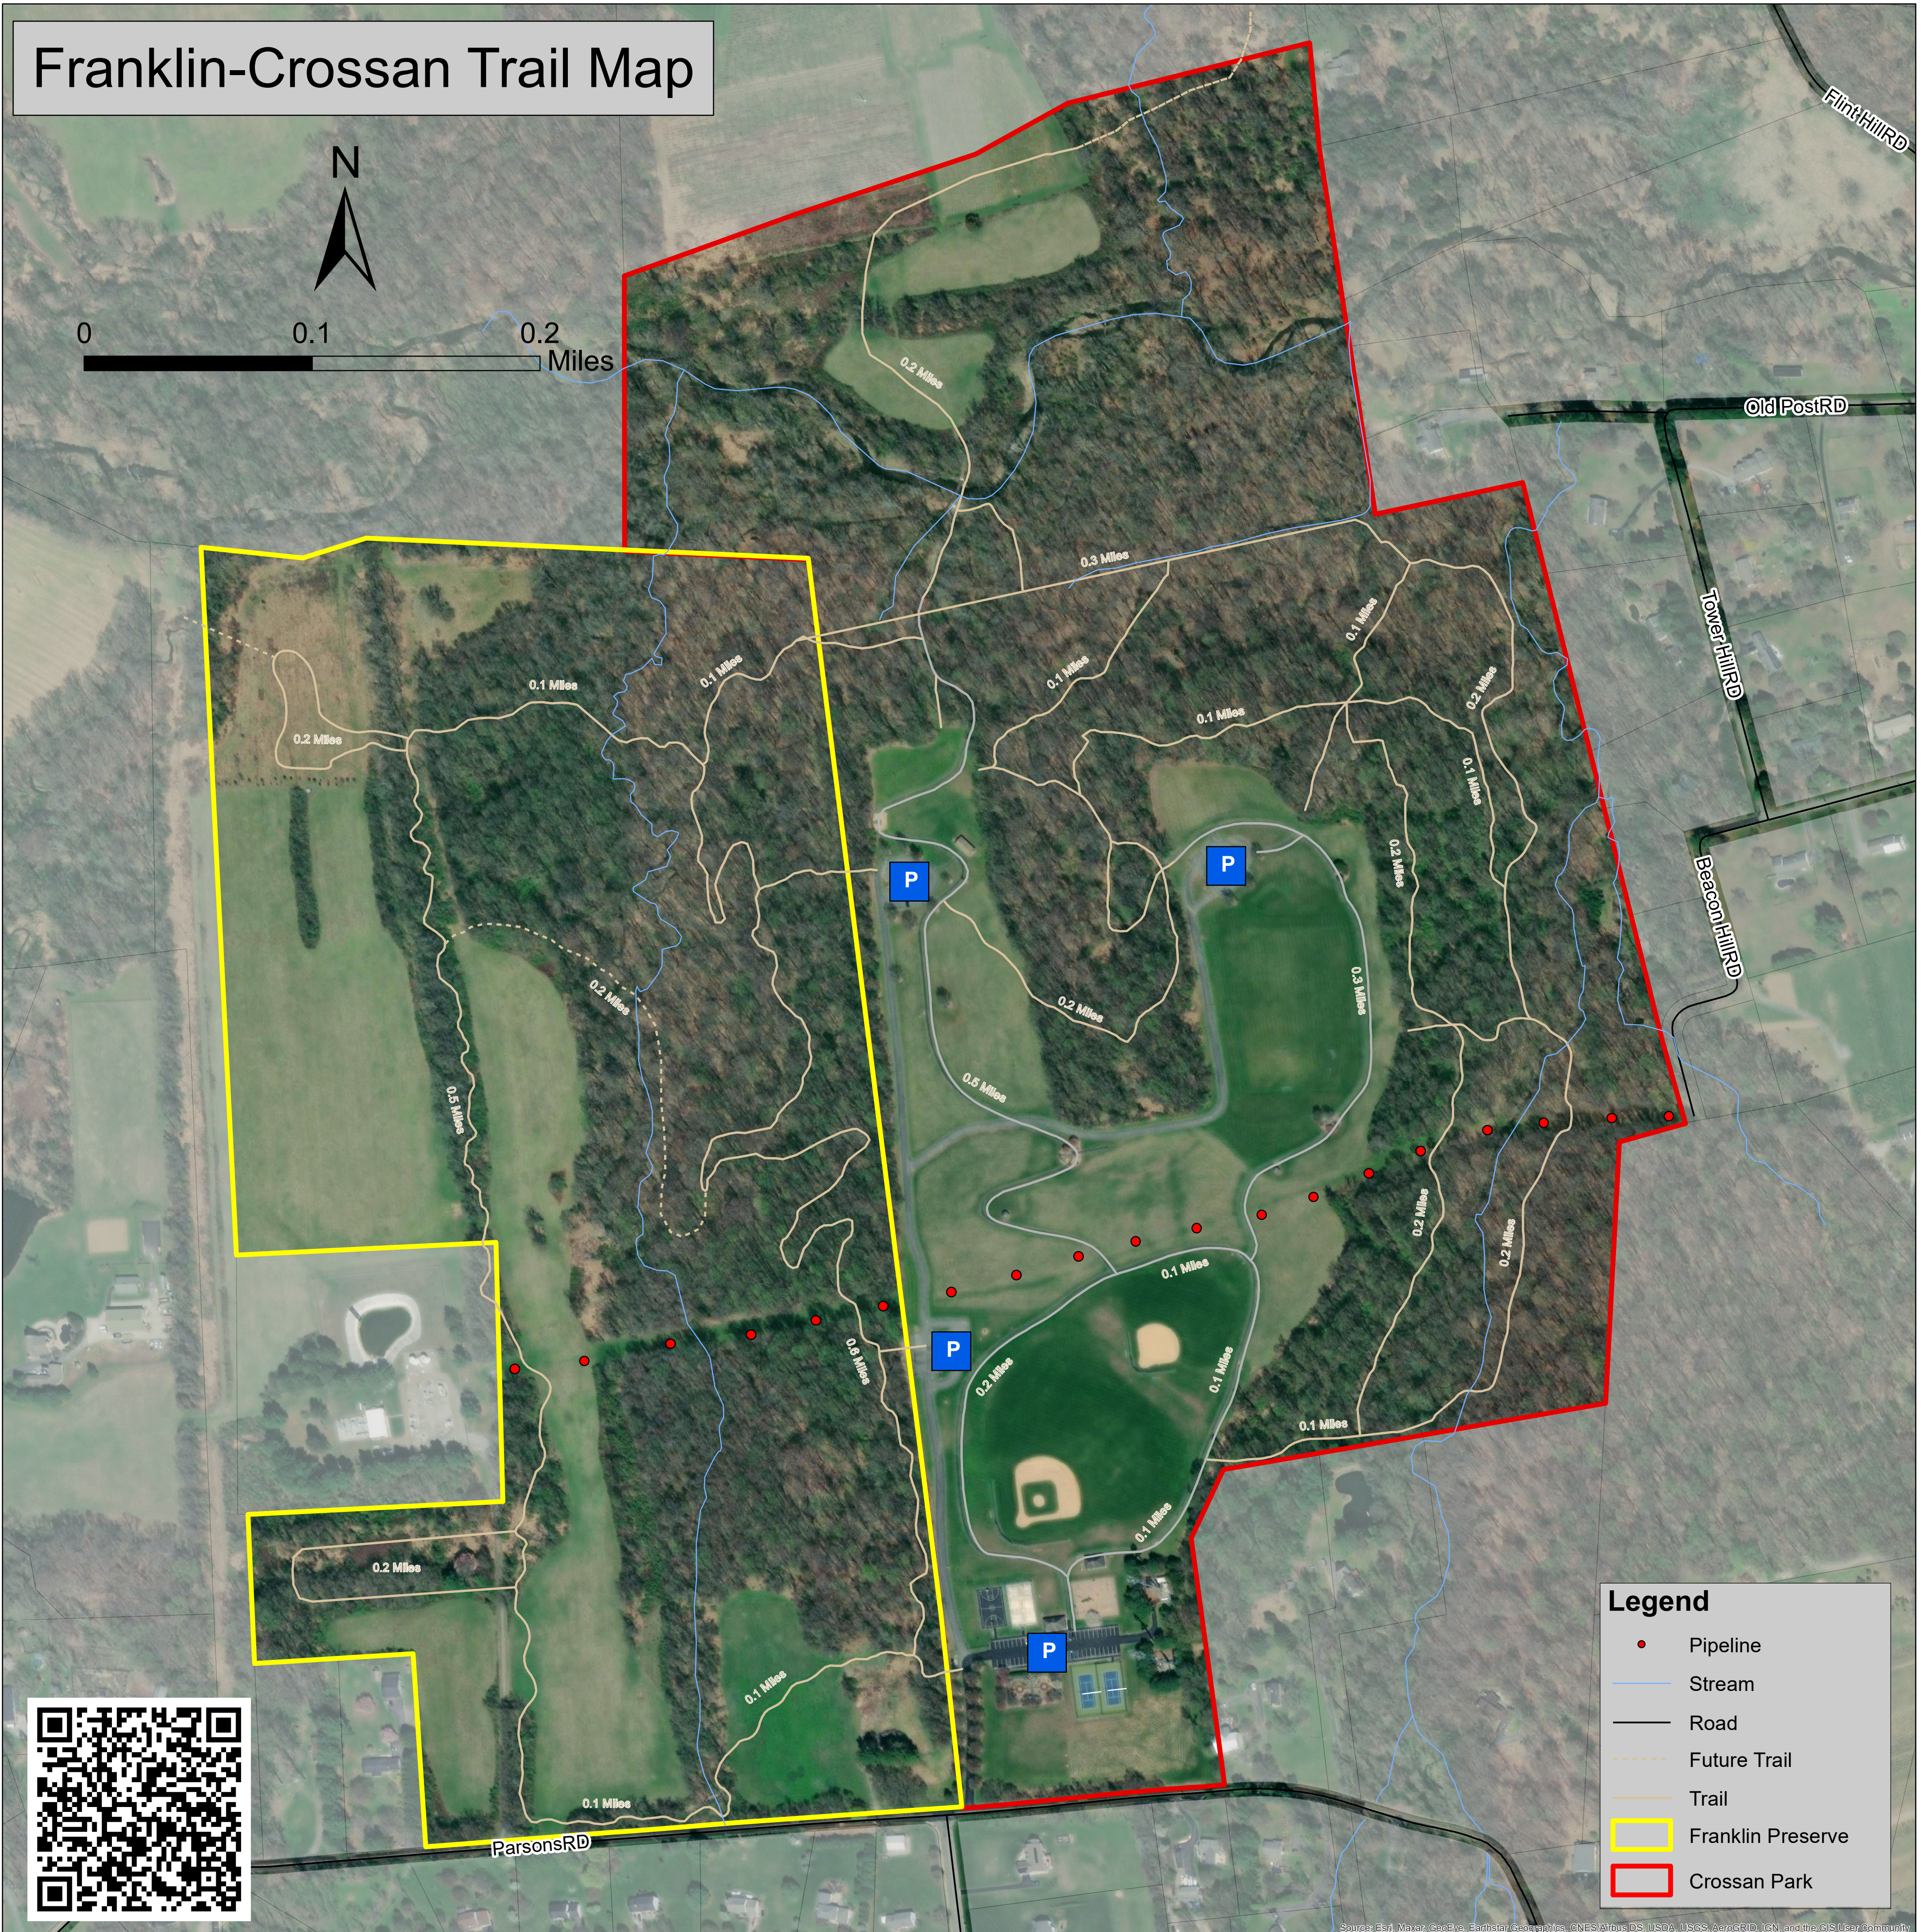

Franklin-Crossan Trail Map

0 0.1 0.2 Miles

Legend

- Pipeline
- Stream
- Road
- - - Future Trail
- Trail
- Franklin Preserve
- Crossan Park