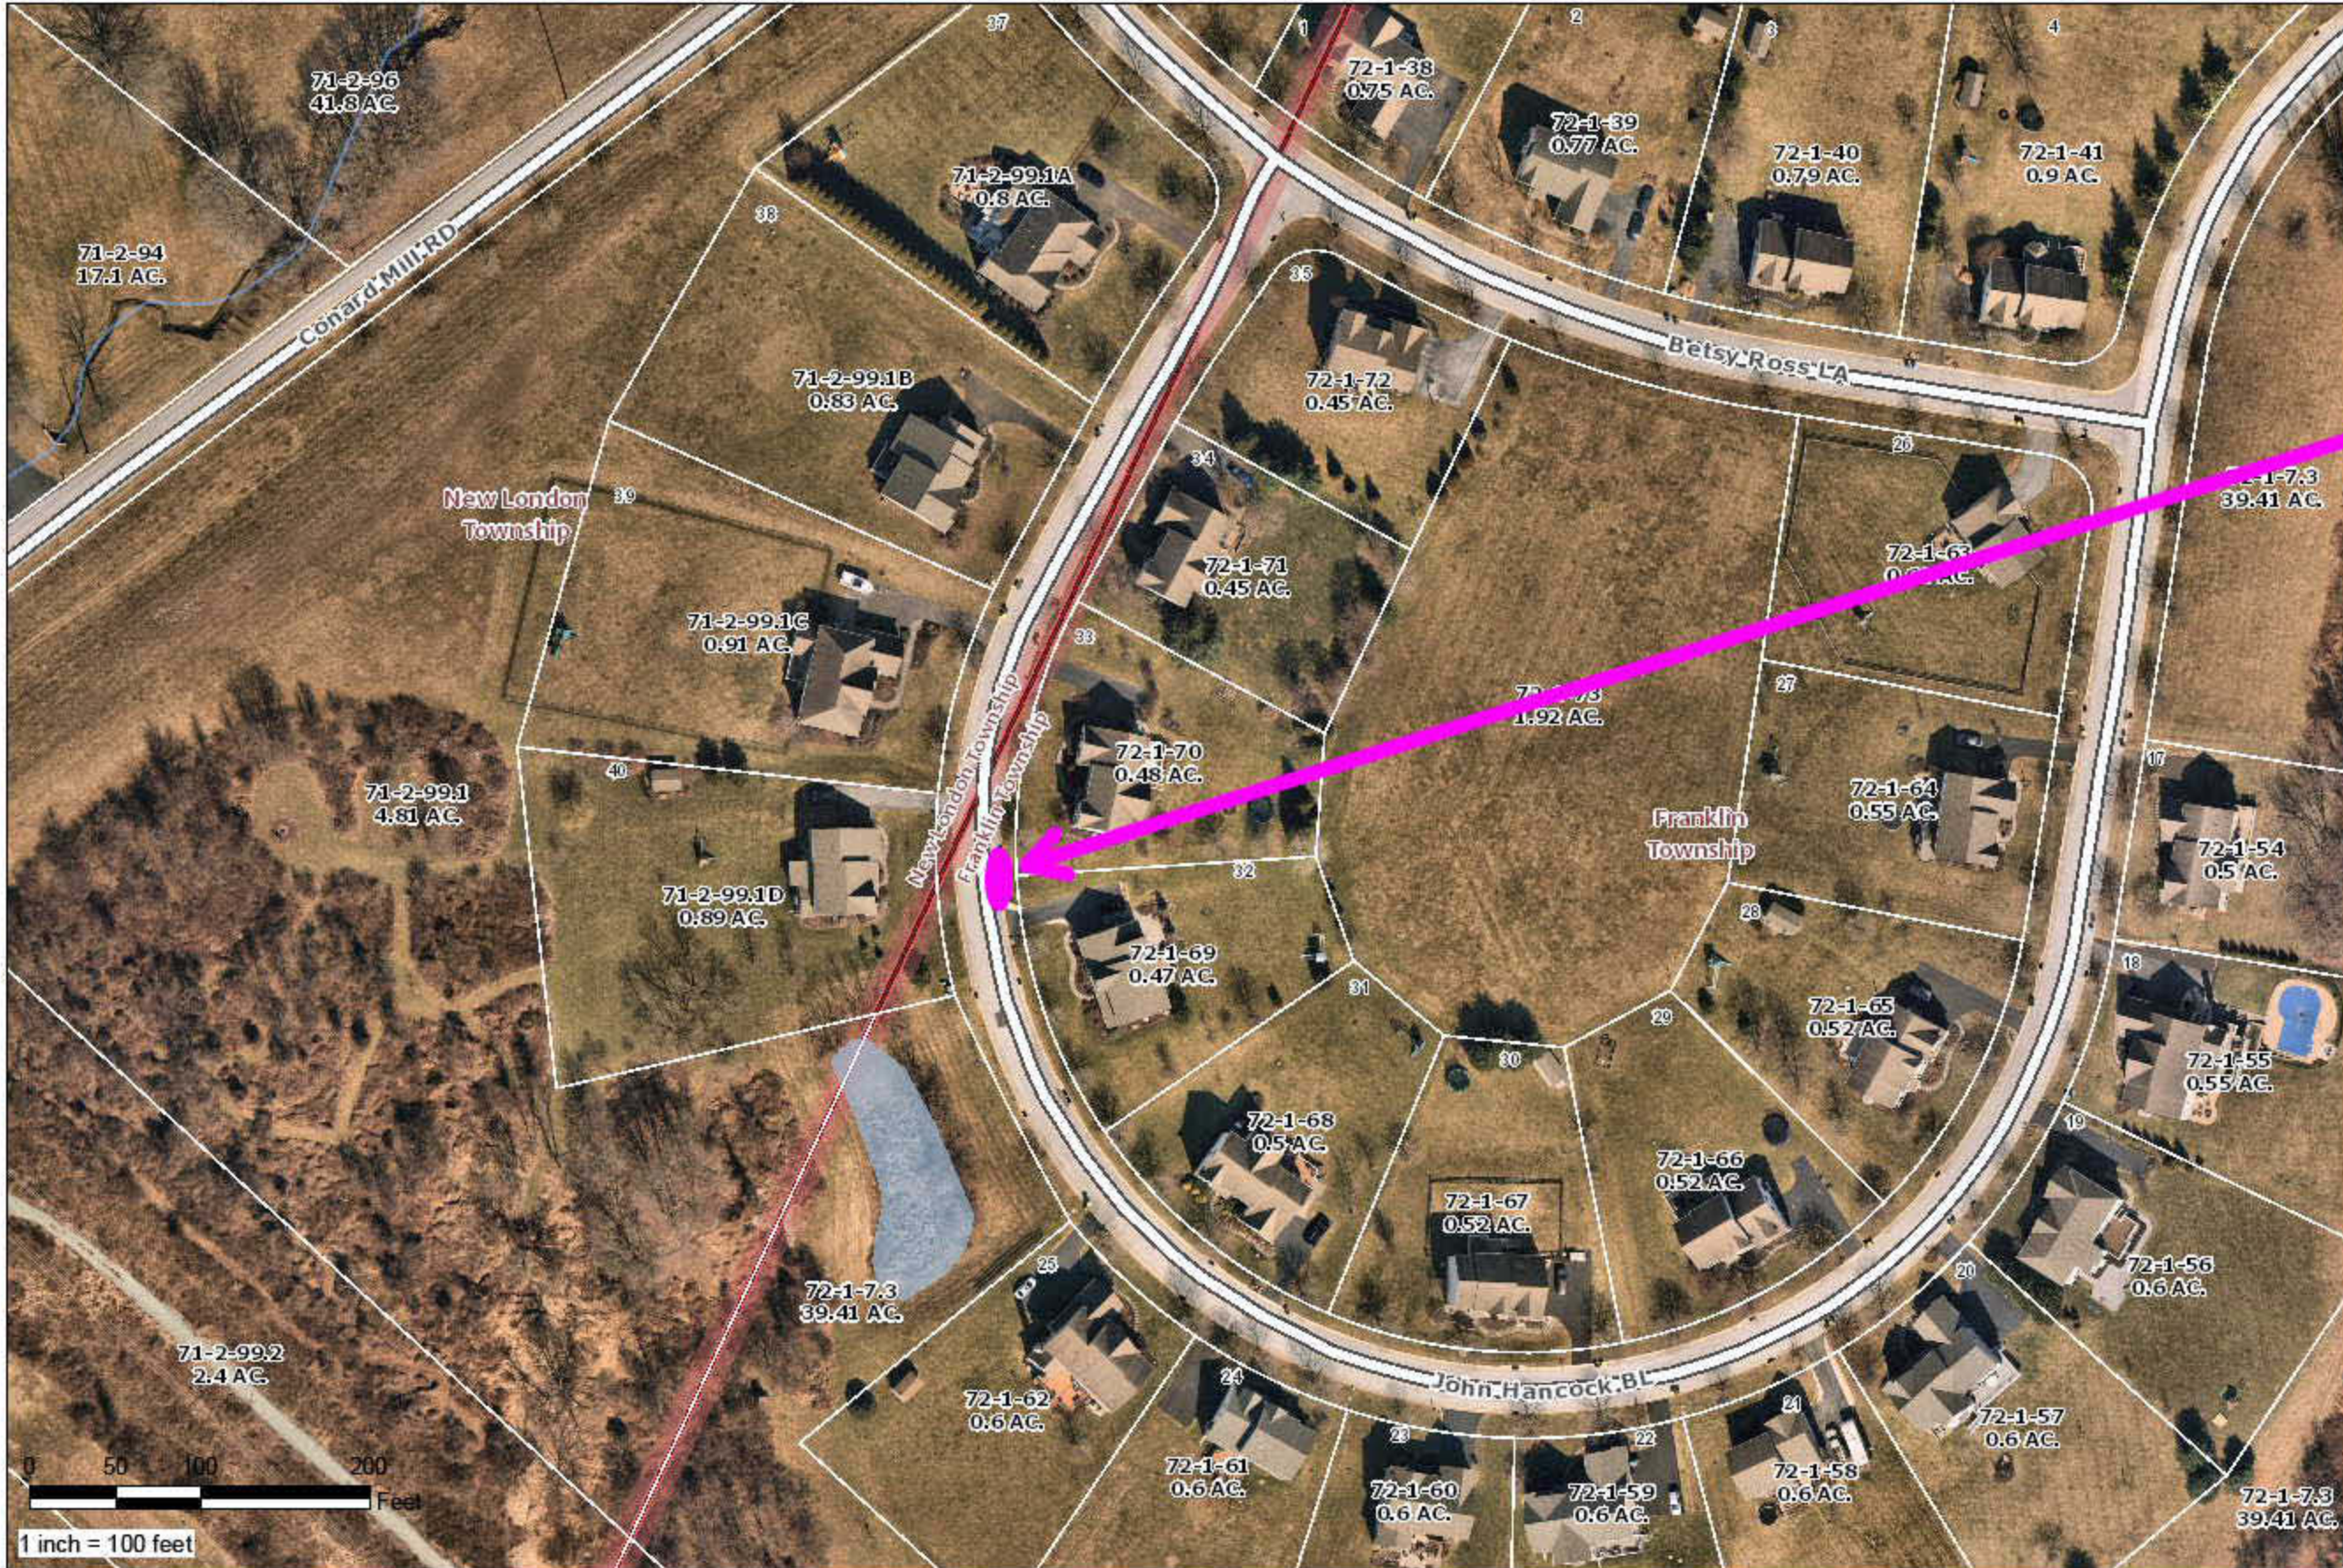

304 to 308 John Hancock Blvd - Work Anticipated on 04.28.22 & 04.29.22, between the hours of 7:00 AM to 3:00 PM - Please pass this map to anyone who may travel on this road.

COUNTY OF CHESTER
PENNSYLVANIA

**304 to 308
John Hancock Blvd.**
Road work along
the curbing is
anticipated to take
place 04.28.22
to 4.29.22. All
work is weather
dependant, please
build extra time
into your schedule
if you are traveling
on this road.

Map Created:
Wednesday, April 27, 2022

County of Chester