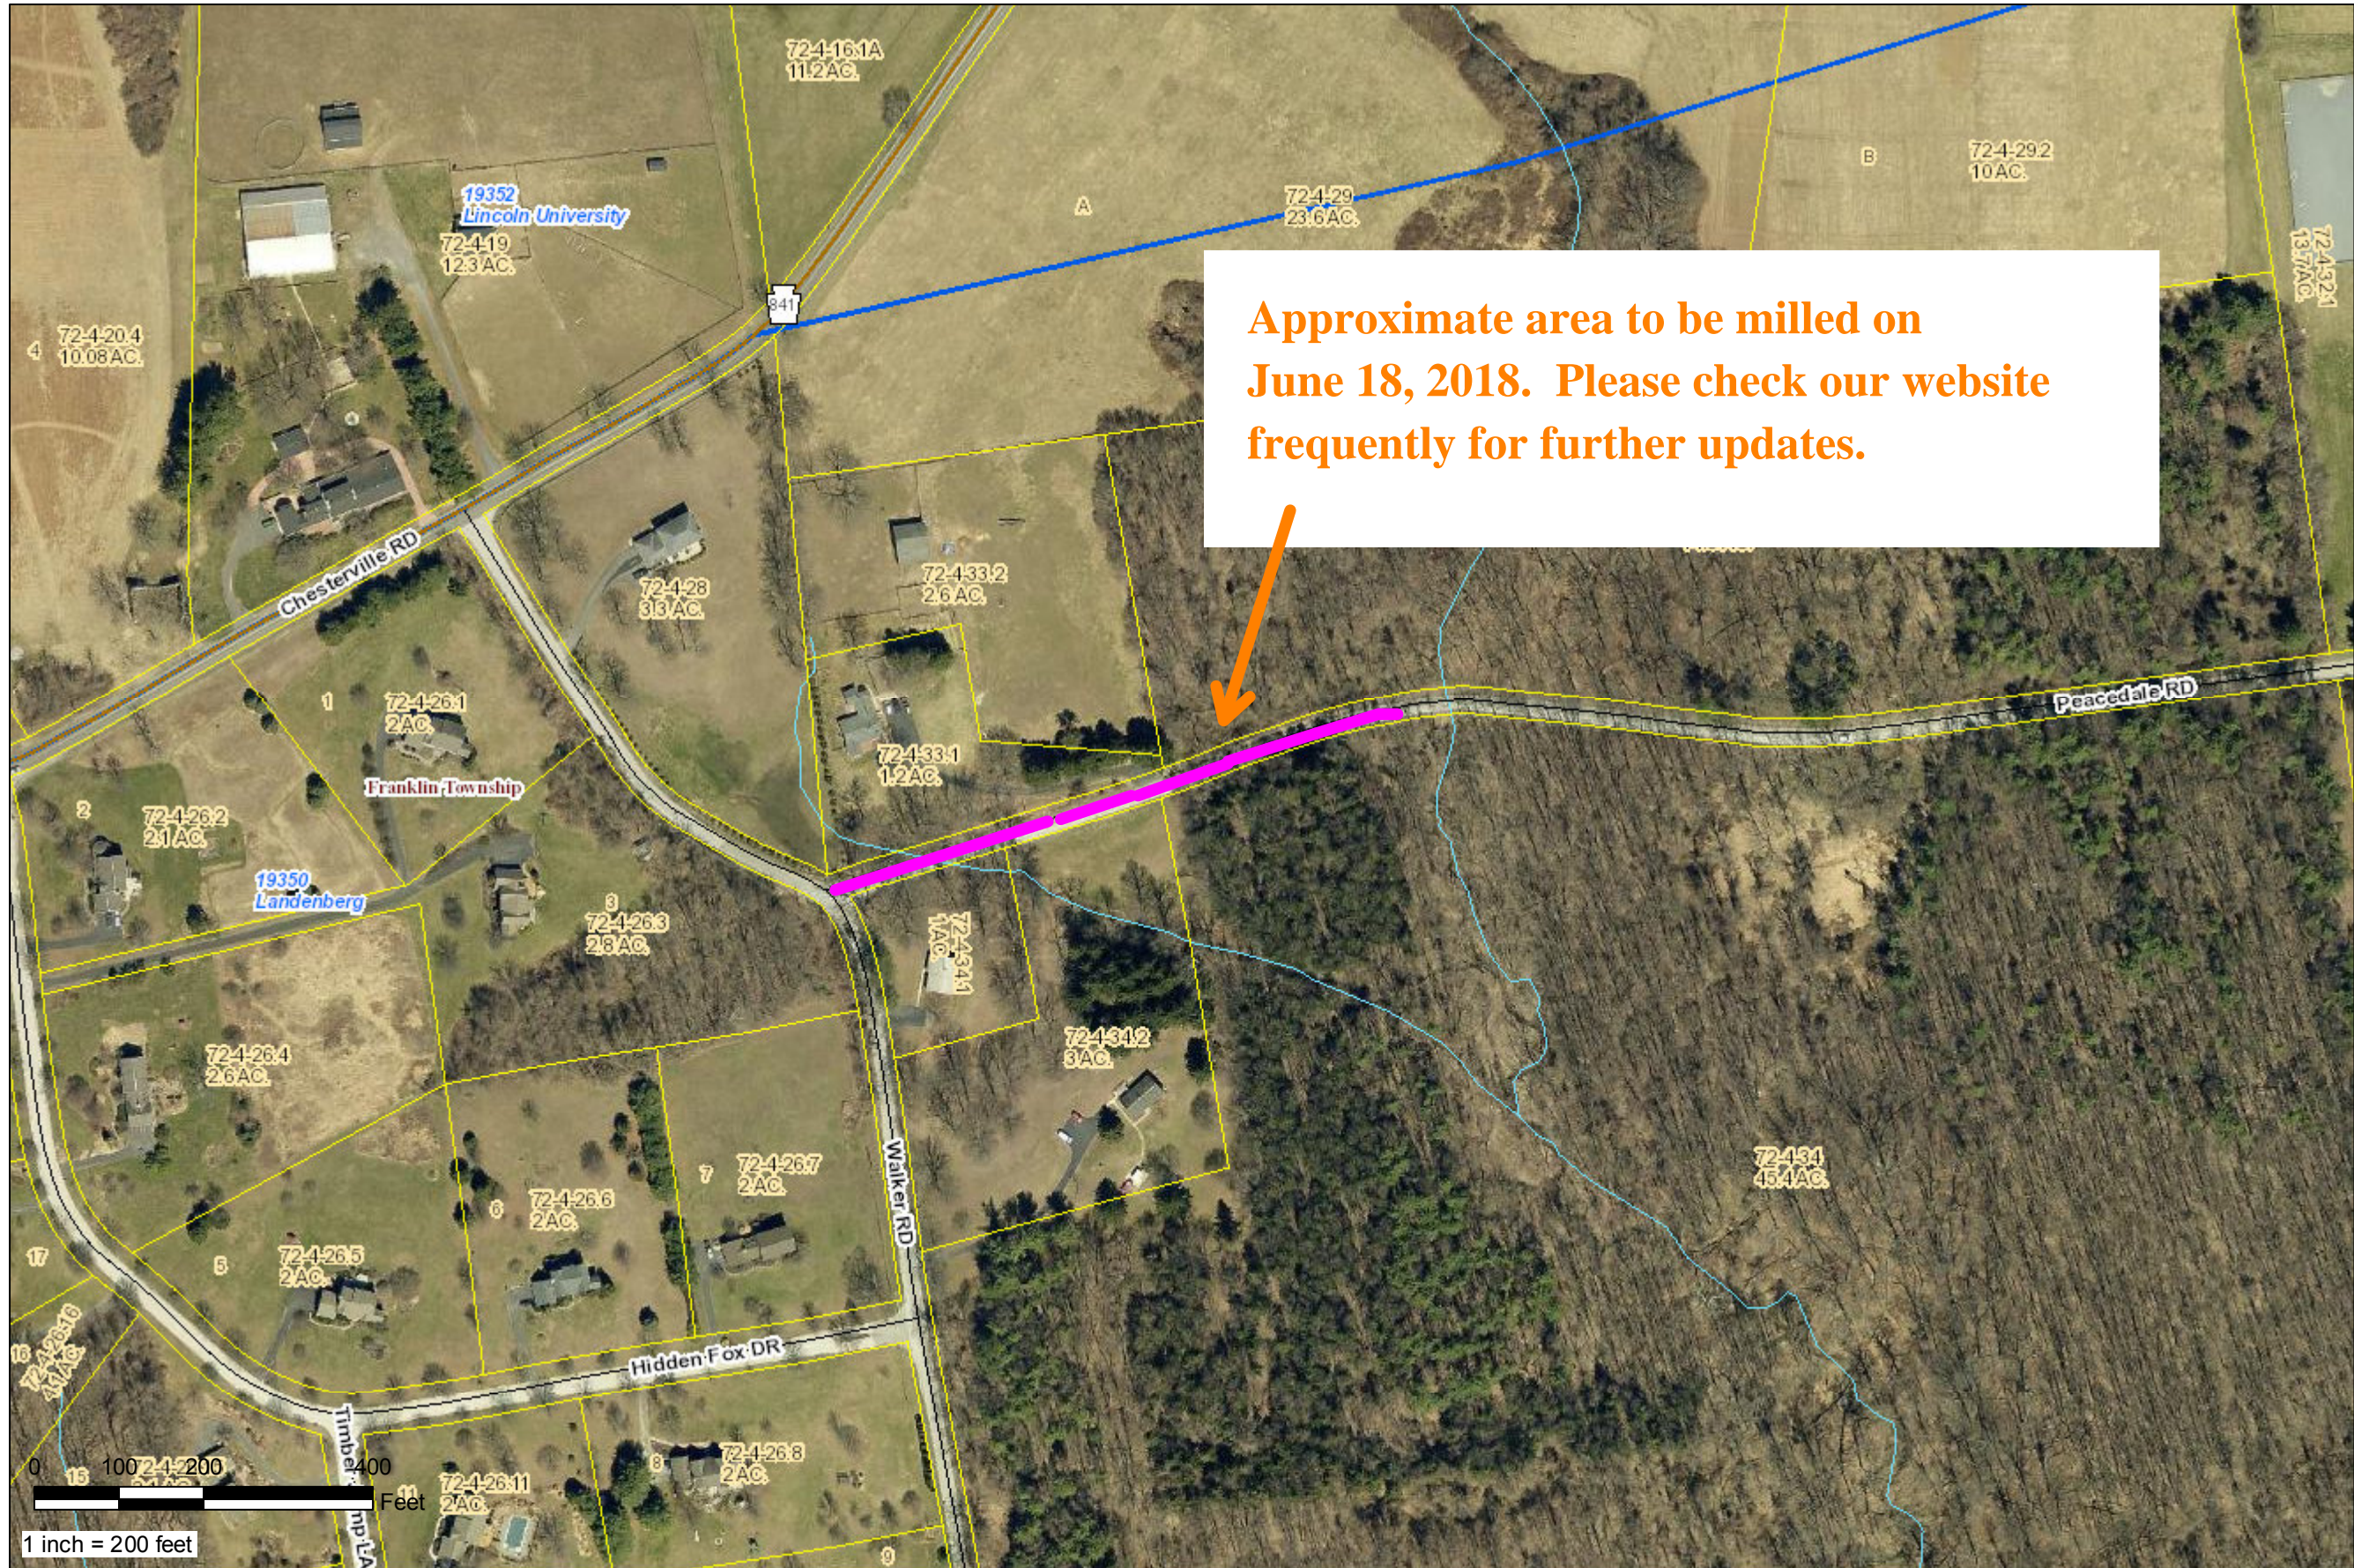

**Approximate area to be milled on
June 18, 2018. Please check our website
frequently for further updates.**

Map Created:
Thursday, June 7, 2018

County of Chester