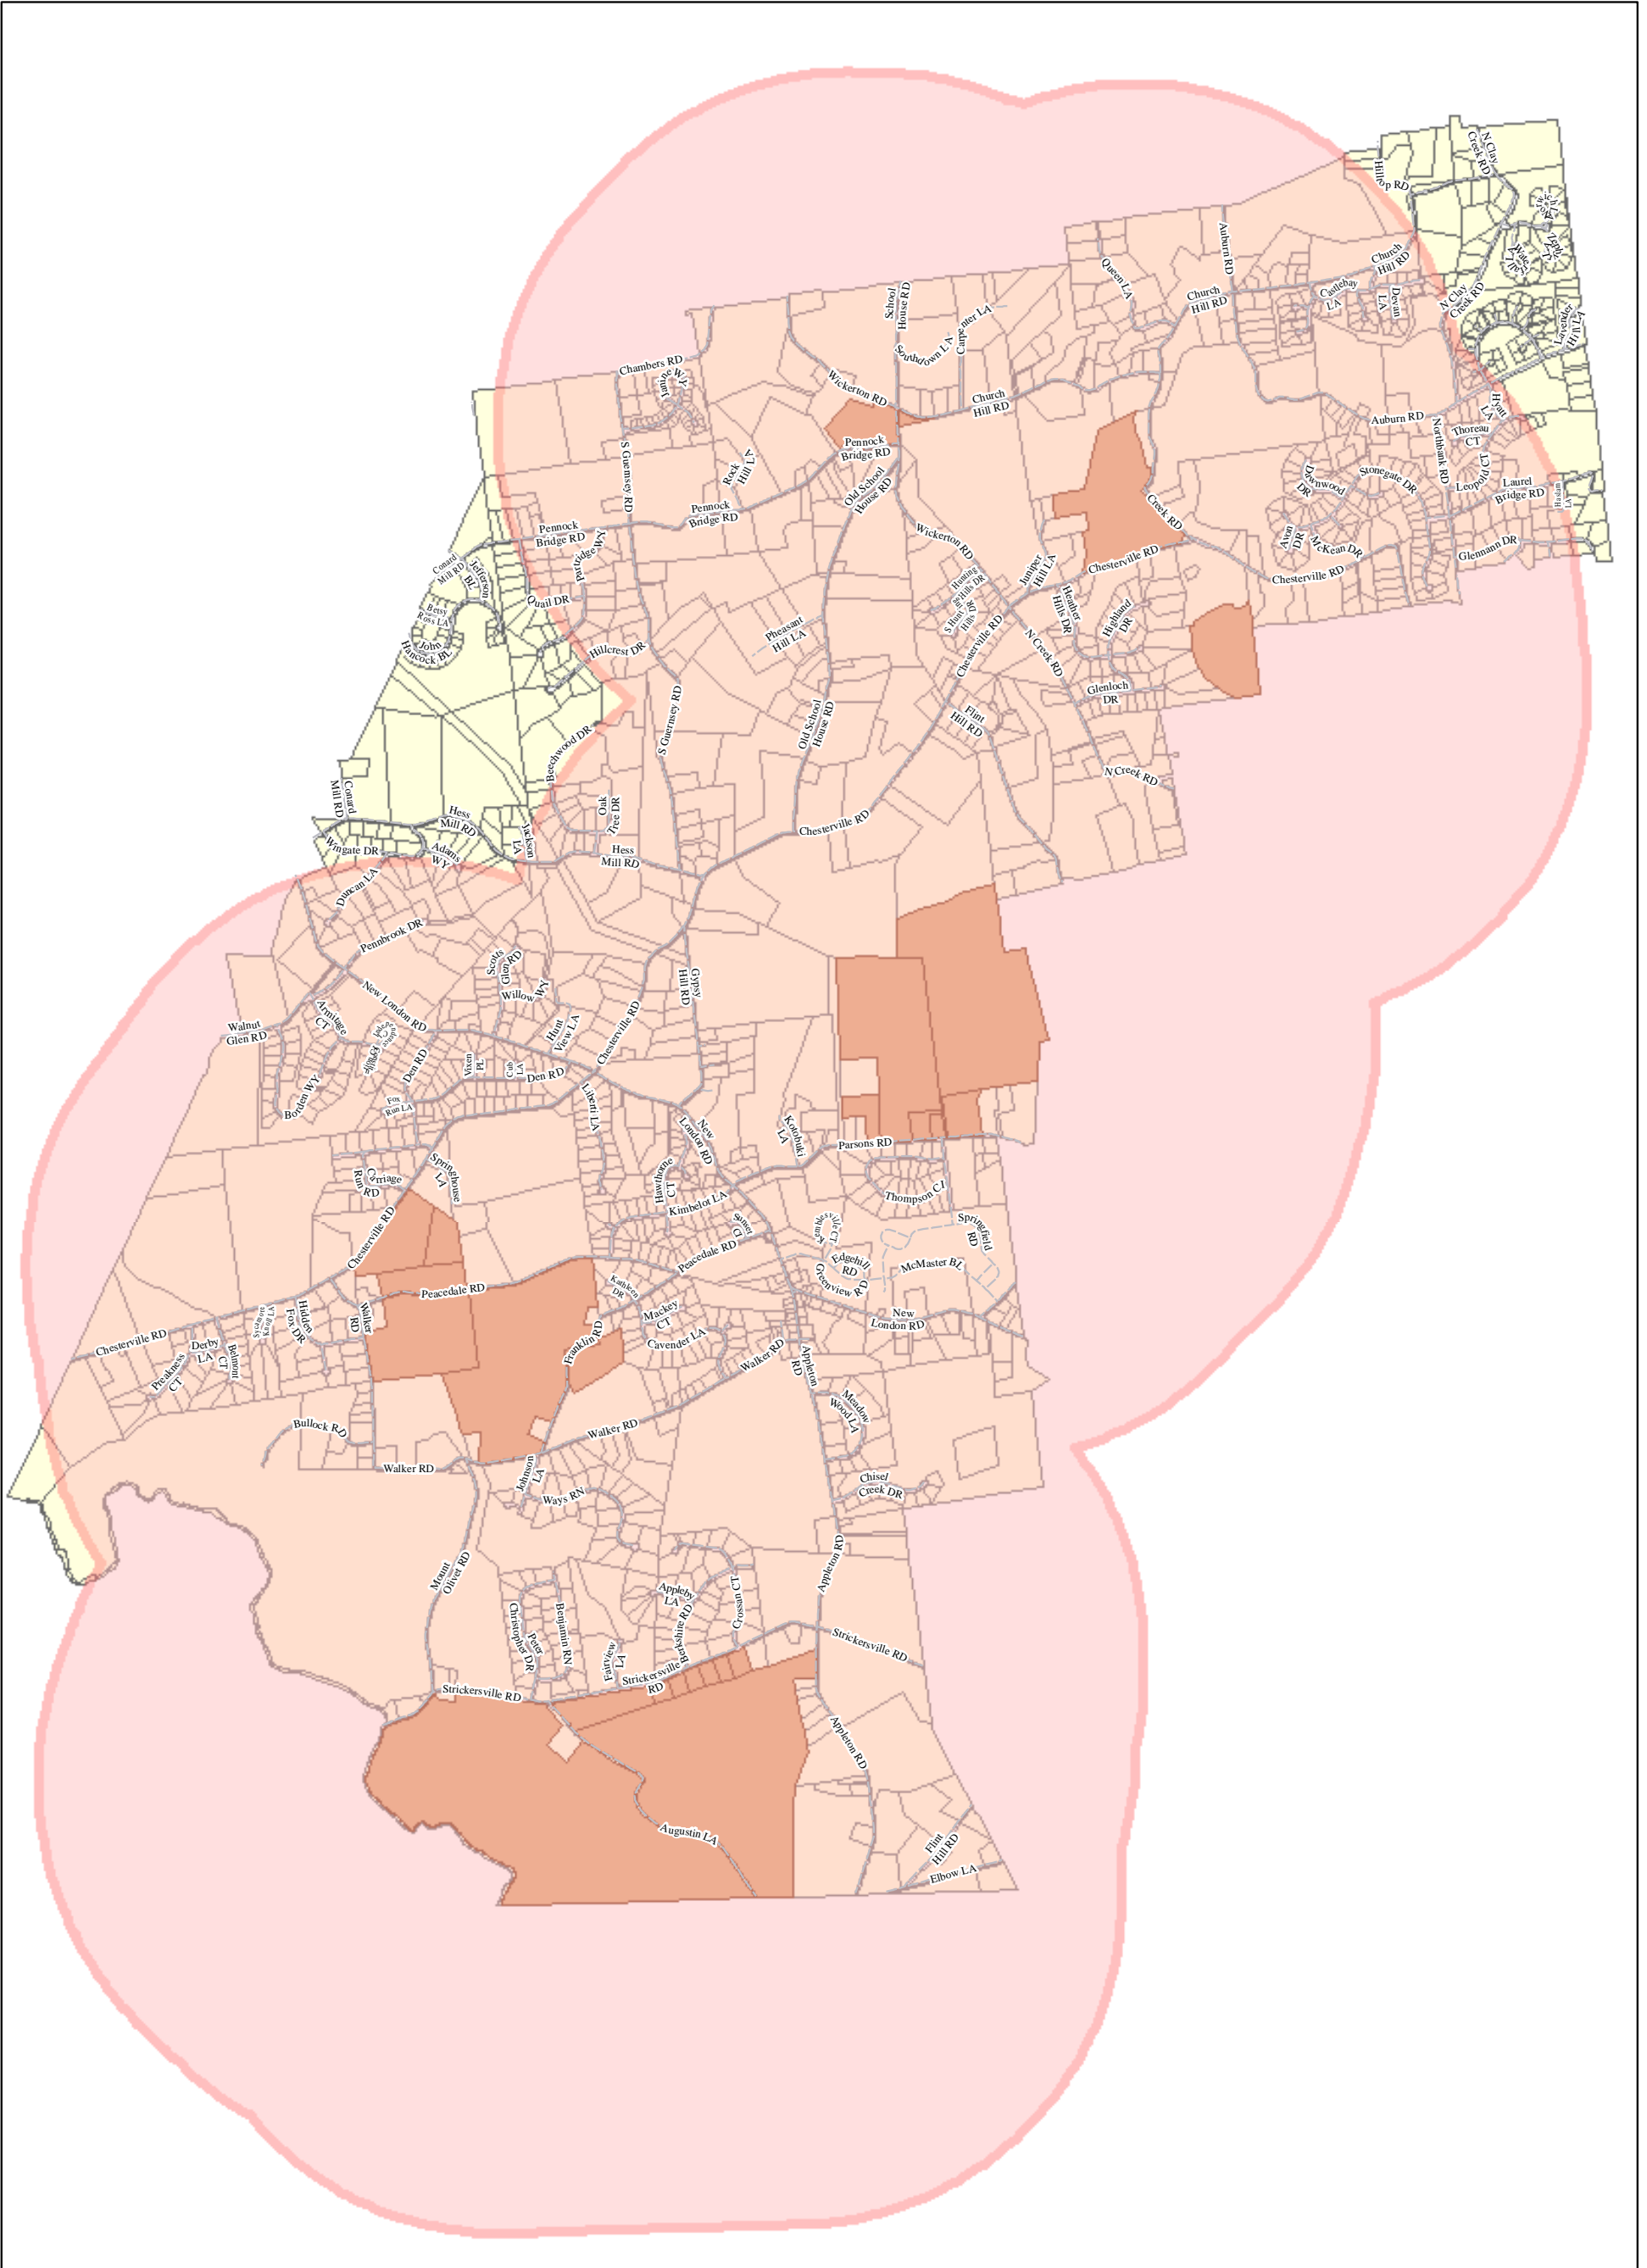

Franklin Township

Preserves and Protected Open Space

Legend

- Roads
- 1 Mile Buffer Around Preserves and Open Space Properties
- Preserves and Protected Open Space
- Parcel Boundaries