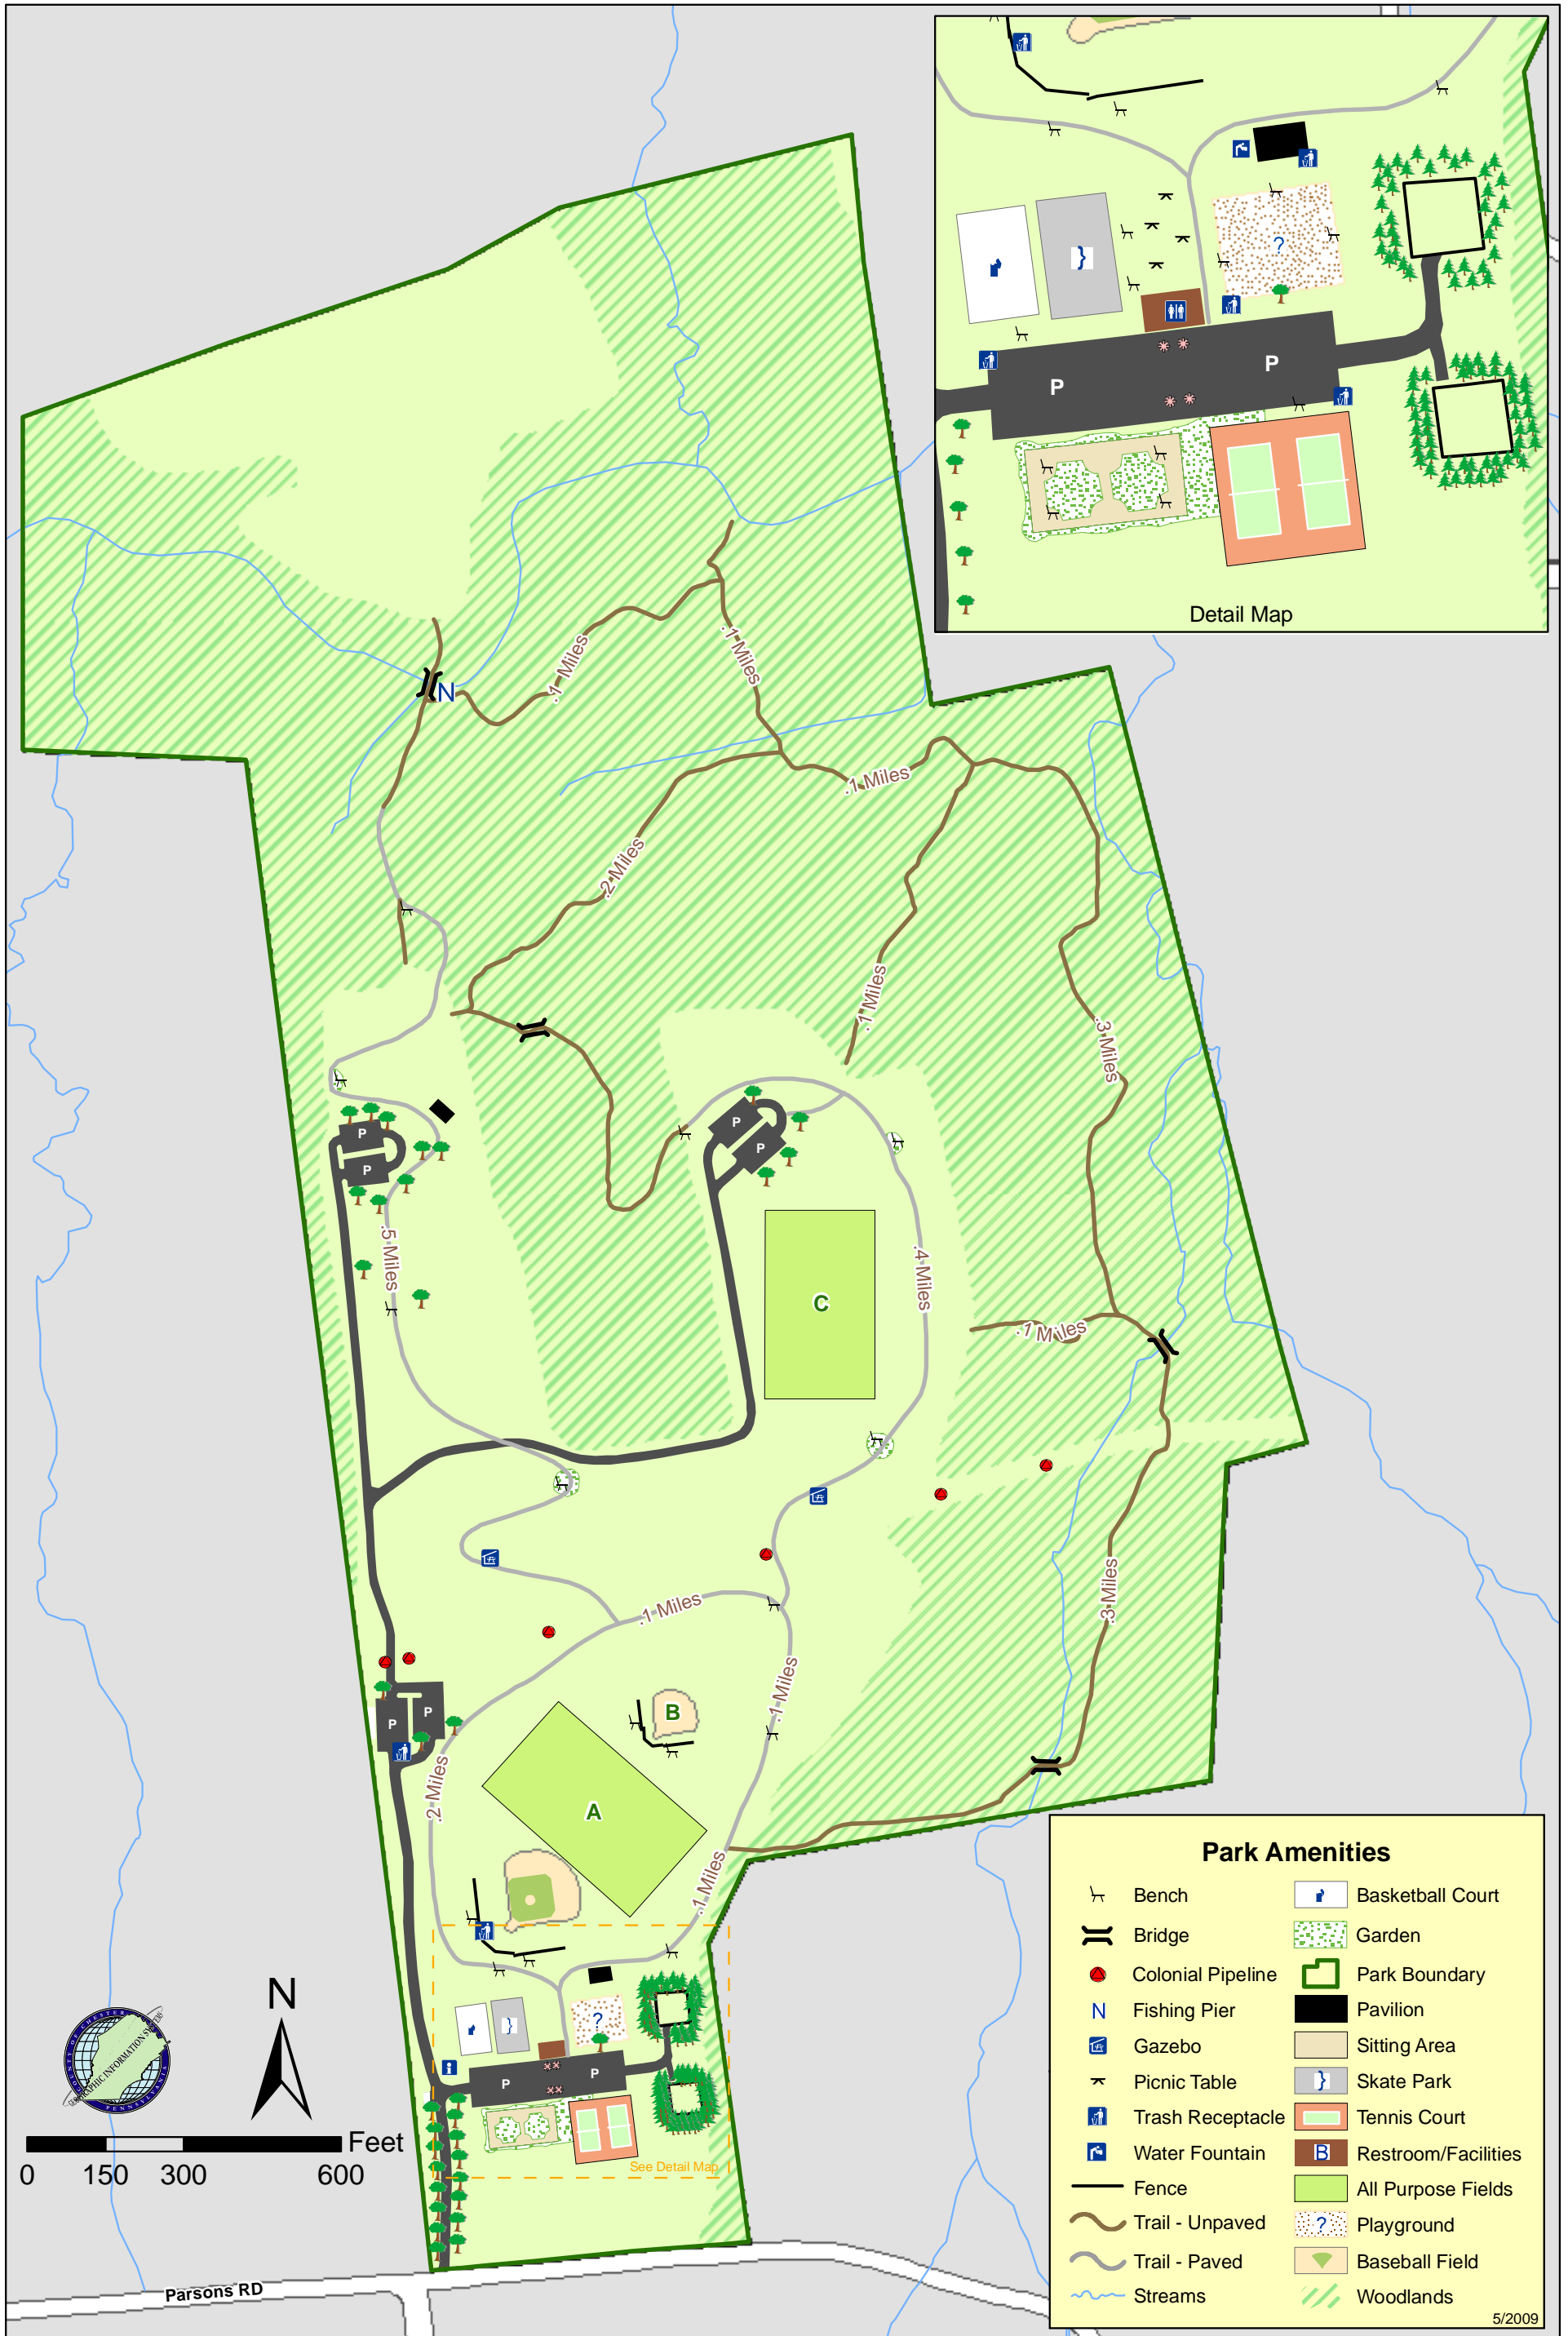

Elwood L. Crossan - Franklin Township Park

Detail Map

Park Amenities

	Bench		Basketball Court
	Bridge		Garden
	Colonial Pipeline		Park Boundary
	Fishing Pier		Pavilion
	Gazebo		Sitting Area
	Picnic Table		Skate Park
	Trash Receptacle		Tennis Court
	Water Fountain		Restroom/Facilities
	Fence		All Purpose Fields
	Trail - Unpaved		Playground
	Trail - Paved		Baseball Field
	Streams		Woodlands